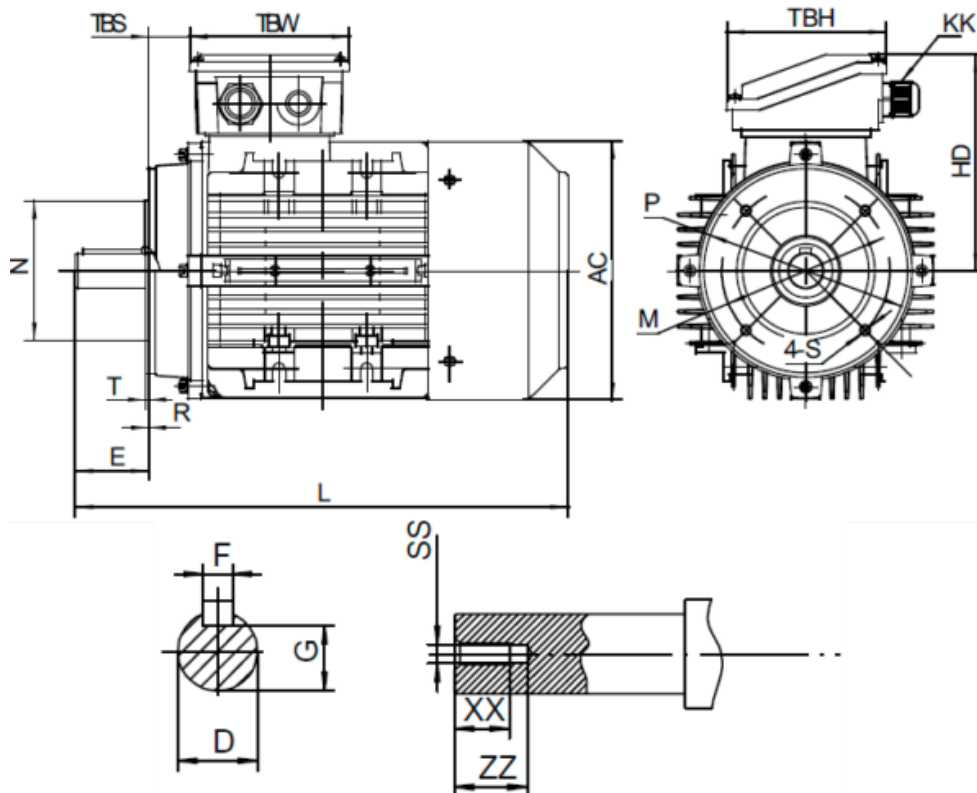

Data Sheet

Article number: 25180075022540

Description: Kleedrive T3A 132S2-2 7.5kw 2800 rpm UL/CSA
3x400/690V 50 HZ IP55 B14 Eff=90,1%

Measures

AA = 260	L = 460/498	TBH = 118
AC = Ø261	M = Ø165	TBS = 36.5
AD = 323	N = Ø130	TBW = 118
D = Ø38	P = Ø200	XX = 28
E = 80	R = 0	ZZ = 37
F = 10	S = M10	
G = 33	SS = M12	
HD = 191	T = 3.5	